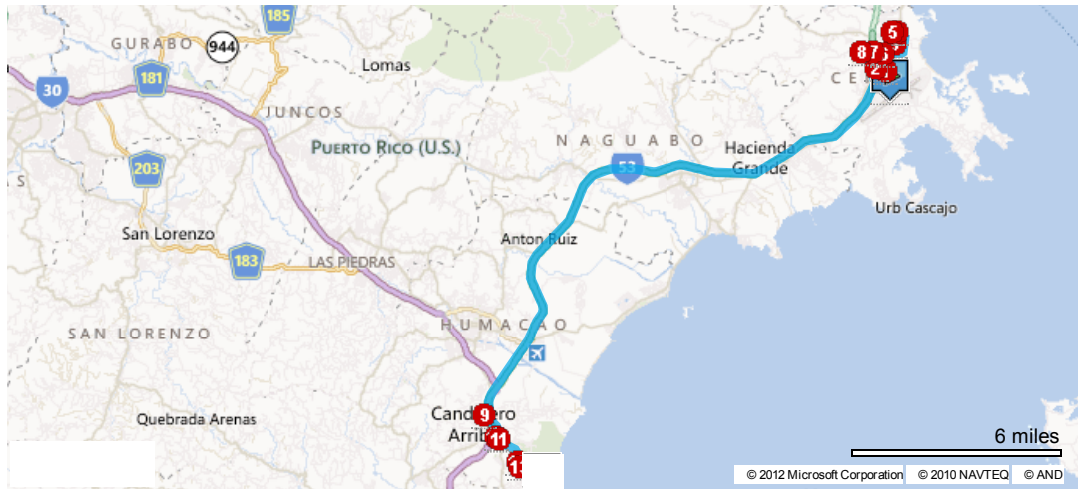

Wyndham Garden at Palmas del Mar

170 Candelero Drive | Humacao, 00791 PR 787-850-6000

TripAdvisor Rating

 Based On 44 reviews

Like 8 people like this.

Share

- Hotel Overview
- Rooms & Rates
- Services & Amenities
- Dining
- Meetings & Events
- Weddings
- Things To Do
- Special Offers
- Map & Directions**
- Ratings and Reviews
- Hotel Policies

Get Turn-By-Turn Driving Directions

Enter a location and get directions to / from this hotel.

From this location to the hotel

To this location from the hotel

Turn by Turn Directions

	Mi Km	Time
1. Depart (east)	0.1 mi	1mins 5 secs
2. Turn left toward Boxer Dr	0.3 mi	1mins 11 secs
3. Turn right onto Boxer Dr	0.9 mi	3mins 48 secs
4. Turn left onto Tarawa Dr	0.4 mi	1mins 57 secs
5. Turn left onto Calle Isabel Rosado	0.1 mi	1mins 48 secs
6. Turn left onto Avenida Lauro Piñero / Pr-3	0.7 mi	1mins 17 secs
7. Turn right onto Calle Carlos Carlo Figueroa	0.3 mi	1mins 0 secs
8. Turn left onto Avenida Lauro Piñero / Pr-979, and	0.4 mi	2mins 41 secs
then immediately turn right onto Carretera Chupacallos / Pr-978		
9. Take ramp left for PR-53 S / Autopista Dr José C Barbosa	18.4 mi	18mins 25 secs
10. At exit 35B, take ramp right for PR-906 toward Palmas del Mar / Candelero Abajo	0.9 mi	2mins 2 secs
11. Turn left onto Palmas Dr	0.1 mi	1mins 36 secs
12. Keep right to stay on Palmas Dr	0.9 mi	2mins 6 secs
13. At roundabout, take 2nd exit	0.2 mi	0mins 28 secs
14. Turn left onto Candelero Dr	0.6 mi	2mins 20 secs
15. Arrive at Candelero Dr on the right	0.0 mi	0mins 0 secs

Wyndham Garden at Palmas del Mar
 170 Candelero Drive, Humacao, ** 00791 PR Phone 787-850-6000
 Total Est. Distance: 24.4mi Total Est. Time: 1 hrs 37mins