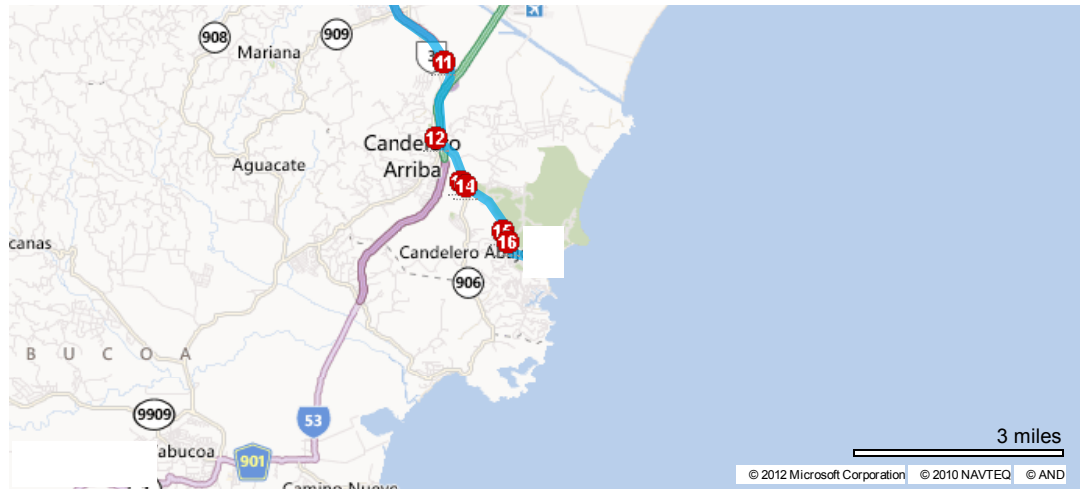

Get Turn-By-Turn Driving Directions

Enter a location and get directions to / from this hotel.

From this location to the hotel

To this location from the hotel

Turn by Turn Directions

	Mi	Km	Time
1. Depart toward Avenida Salvador V Caro	0.5	mi	4mins 41 secs
2. Keep straight onto Avenida Salvador V Caro	0.5	mi	1mins 24 secs
3. Bear right onto Puente Teodoro Moscoso	0.2	mi	0mins 21 secs
4. Keep straight onto PR-17 S / Puente Teodoro Moscoso	2.1	mi	3mins 16 secs
5. Road name changes to PR-17 O / Avenida Jesus T Piñero	2.5	mi	4mins 0 secs
6. Take ramp right for PR-18 South toward Caguas	2.6	mi	3mins 49 secs
7. Road name changes to PR-52 S	8.4	mi	7mins 11 secs
8. At exit 14, take ramp right for PR-1 toward Caguas / Humacao	0.8	mi	2mins 33 secs
9. Road name changes to Pr-1	0.4	mi	1mins 34 secs
10. Take ramp right for PR-30 East toward Humacao / Gurabo	16.2	mi	16mins 15 secs
11. At exit 30A, take ramp right for PR-30 South toward Yabucoa / Palmas del Mar / Maunabo	2.7	mi	3mins 39 secs
12. At exit 30A, take ramp right for PR-53 South toward Palmas del Mar / Yabucoa	1.2	mi	2mins 34 secs
13. At exit 35B, take ramp right for PR-906 toward Palmas del Mar / Candelero Abajo	0.9	mi	2mins 2 secs
14. Turn left onto Palmas Dr	0.1	mi	1mins 36 secs
15. Keep right to stay on Palmas Dr	0.9	mi	2mins 6 secs
16. At roundabout, take 2nd exit	0.2	mi	0mins 28 secs
17. Turn left onto Candeleiro Dr	0.6	mi	2mins 20 secs

17. Turn left onto Candelero Dr.

0.0 mi

0mins 20 secs

18. Arrive at Candelero Dr on the right

0.0 mi

0mins 0 secs

Wyndham Garden at Palmas del Mar

170 Candelero Drive, Humacao, ** 00791 PR Phone 787-850-6000

Total Est. Distance: 40.8mi Total Est. Time: 1hrs 53mins